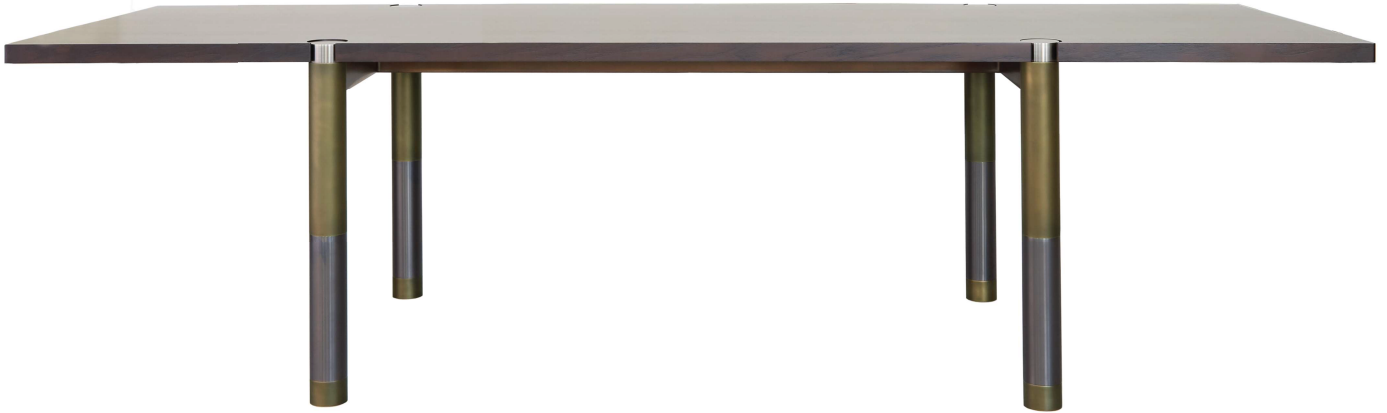

Nova Large Dining Table

Walnut hardwood top, satin Brass, burnished Pewter and oil-rubbed Bronze legs.

The Nova Table Collection pairs multiple metal finishes with wood or stone tops of different shapes and sizes. Select from available options or specify your own top and mix of metal finishes.

Materials

Legs: solid Brass.

Frame: powder coated steel.

Metal finishes: polished, brushed or antique Brass, polished or satin Copper, polished or satin Nickel, Pewter, and oil rubbed Bronze.

Wood tops: American Walnut, rift-cut White Oak, Cherry or Maple.

Stone tops: Calcutta Gold, Grey Venato and Nero marble.

Custom wood and stone tops are available.

Dimensions:

72" long, 36" wide, 28.5" high

Top sizes are customizable.

AVRAM
RUSU STUDIO

79 Quay Street
Brooklyn NY 11222