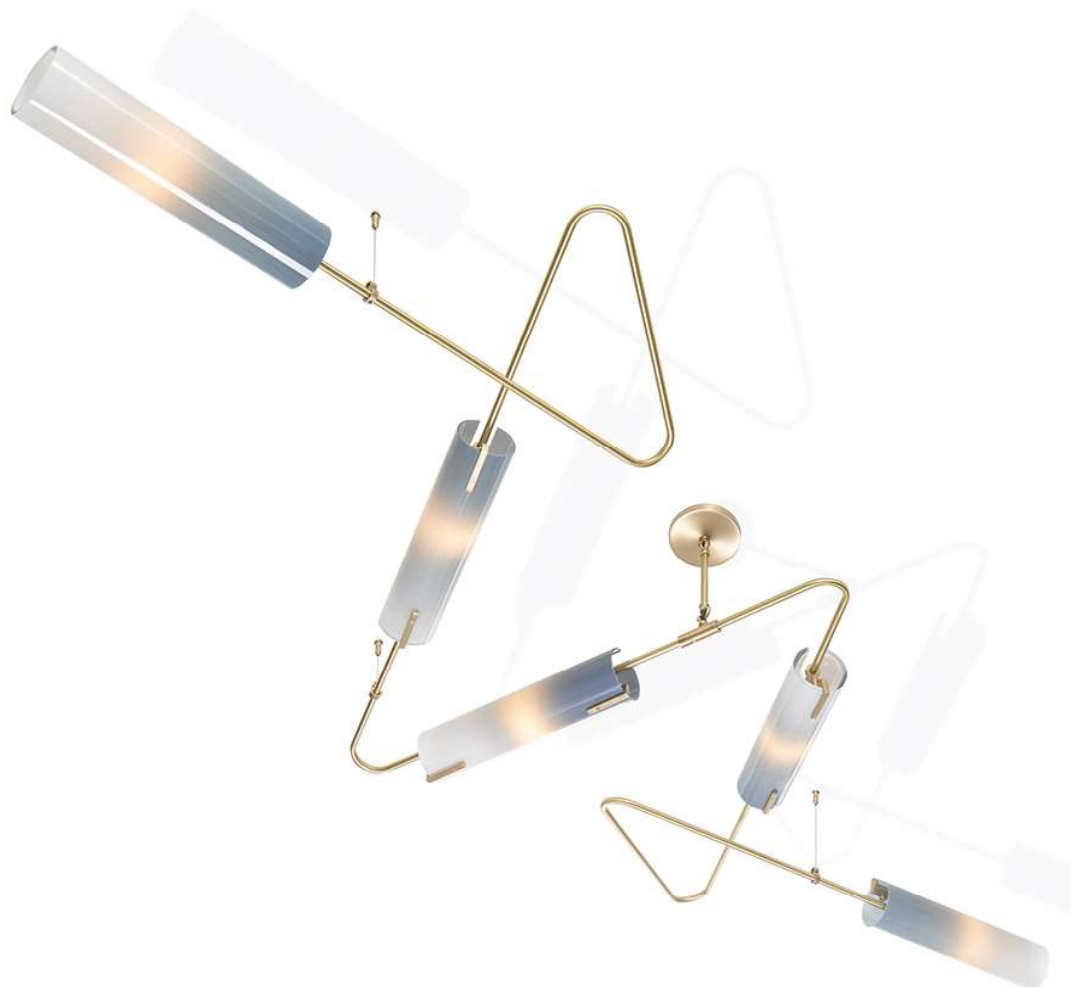

Continuum Ceiling Mount Chandelier

Materials

Hardware: Brass.

Metal finishes: brushed Brass, antique Brass, brushed Nickel, Pewter and oil-rubbed Bronze.

Glass shades: standard colors are white, aqua, light gray, slate, topaz, and charcoal as solid colors, ombre or stripes.

Glass shades are blown to order. Colors can be selected from existing palettes, specified individually or fully customized. Please contact the studio for more information.

Dimensions:

84" long x 36" wide x 12" high with five glass shades. Custom sizes and configurations available.

Continuum Metal Finishes

satin Brass

antique Brass

satin Nickel

Pewter

oil-rubbed Bronze

Continuum Glass Colors

white

aqua

light grey

light grey & slate stripes on white

topaz & light grey stripes on white

slate to white fade

topaz stripes on white

topaz to white fade

topaz